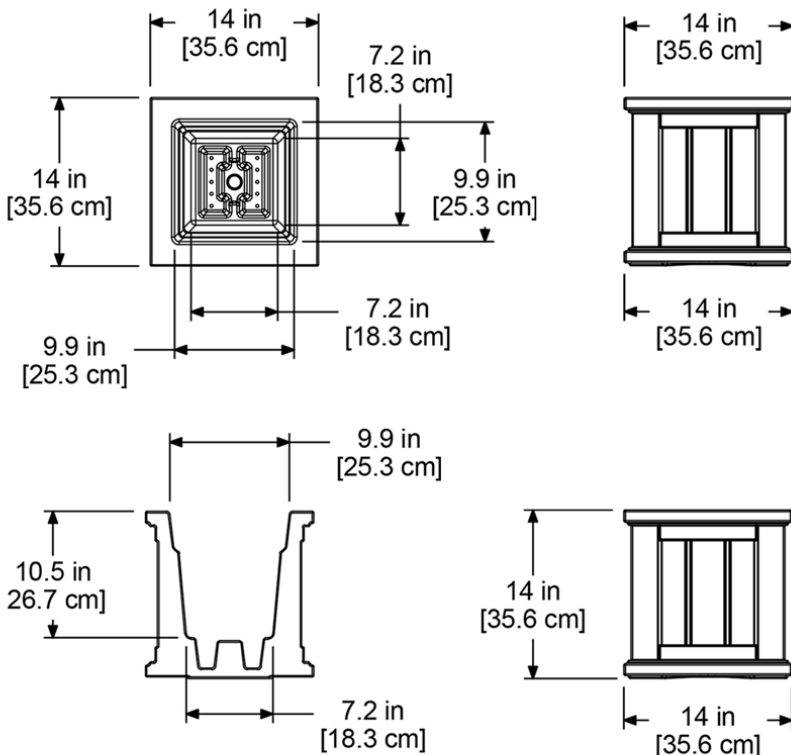

### PRODUCT DIMENSIONS

**Outside Dimensions:** 14in L x 14in W x 14in H (35.6cm x 35.6cm x 35.6cm)  
**Inside Dimensions:** 9.9in L x 9.9in W x 10.5in D (25.3cm x 25.3cm x 26.7cm)  
**Soil Capacity:** 3.1 Gallons (11.7 Liters)  
**Water Reservoir Capacity:** 2 Gallons (7.6 Liters)  
**Wall Thickness:** 0.125in (3.17mm)  
**Part Weight:** 6lbs (2.7kg)  
**Material:** Polyethylene