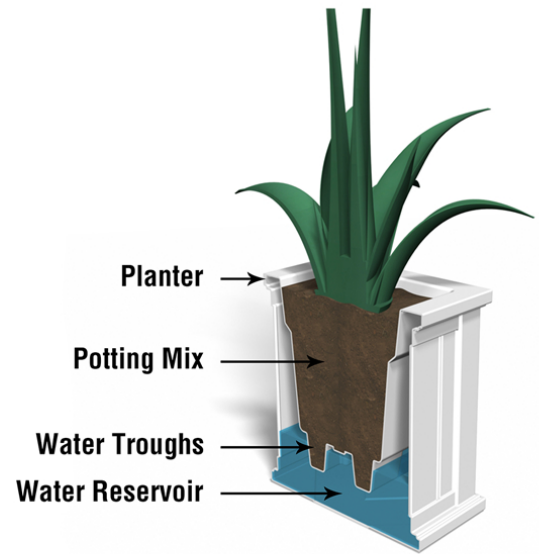

# Cape Cod

Model # 4836

## Cape Cod 14in Square Planter

### DESCRIPTION

The Cape Cod Square Patio Planter features a bead board panel design with rich architectural details, truly transforming your patio space into your own personal retreat.

- Features a beaded panel design
- 100% high-grade polyethylene planter with UV inhibitors
- Weather resistant, low maintenance material
- Double wall design featuring a sub-irrigation water system
- Warranty: 15-Yr Residential Use / 5-Yr Commercial Use

### PRODUCT DIMENSIONS

**Outside Dimensions:** 14in L x 14in W x 14in H (35.6cm x 35.6cm x 35.6cm)  
**Inside Dimensions:** 9.9in L x 9.9in W x 10.5in D (25.3cm x 25.3cm x 26.7cm)  
**Soil Capacity:** 3.1 Gallons (11.7 Liters)  
**Water Reservoir Capacity:** 2 Gallons (7.6 Liters)  
**Wall Thickness:** 0.125in (3.17mm)  
**Part Weight:** 6lbs (2.7kg)  
**Material:** Polyethylene