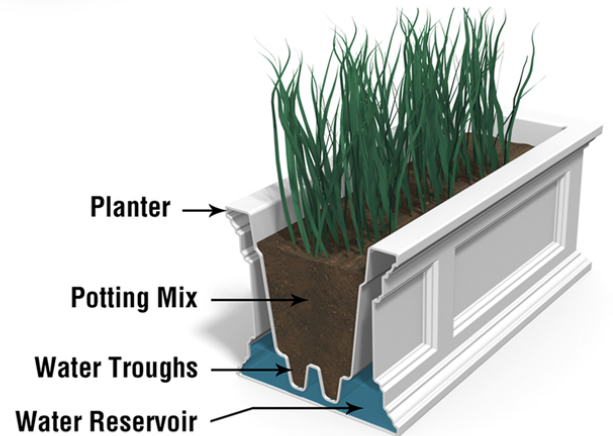

Fairfield

Model # 5823

Fairfield 4ft Window Box

DESCRIPTION

Brighten up the exterior of your home by adding color and beauty with the Mayne Fairfield Window Box. This durable construction offers a low maintenance solution and cleans with just a simple rinse of a garden hose.

- Beautiful New England window box design
- Made from 100% high-grade polyethylene
- Features a double wall design creating a water reservoir
- Includes 4 wall mount brackets with a black powder coated finish
- Warranty: 15-Yr Residential Use / 5-Yr Commercial Use

PRODUCT DIMENSIONS

Outside Dimensions: 48in L x 11in W x 10.8in H (121.9cm x 27.9cm x 27.4cm)

Inside Dimensions: 44.4in L x 7.4in W x 8in D (112.9cm x 18.9cm x 20.3cm)

Soil Capacity: 9.5 Gallons (36 Liters)

Water Reservoir Capacity: 4 Gallons (15.14 Liters)

Wall Thickness: 0.125in (3.17mm)

Part Weight: 20lbs (9.1kg)

Material: Polyethylene

MAYNE[®]
Outdoor Products of Distinction

7024 Kilbourne Rd - Unit A London, ON N6P 1K6