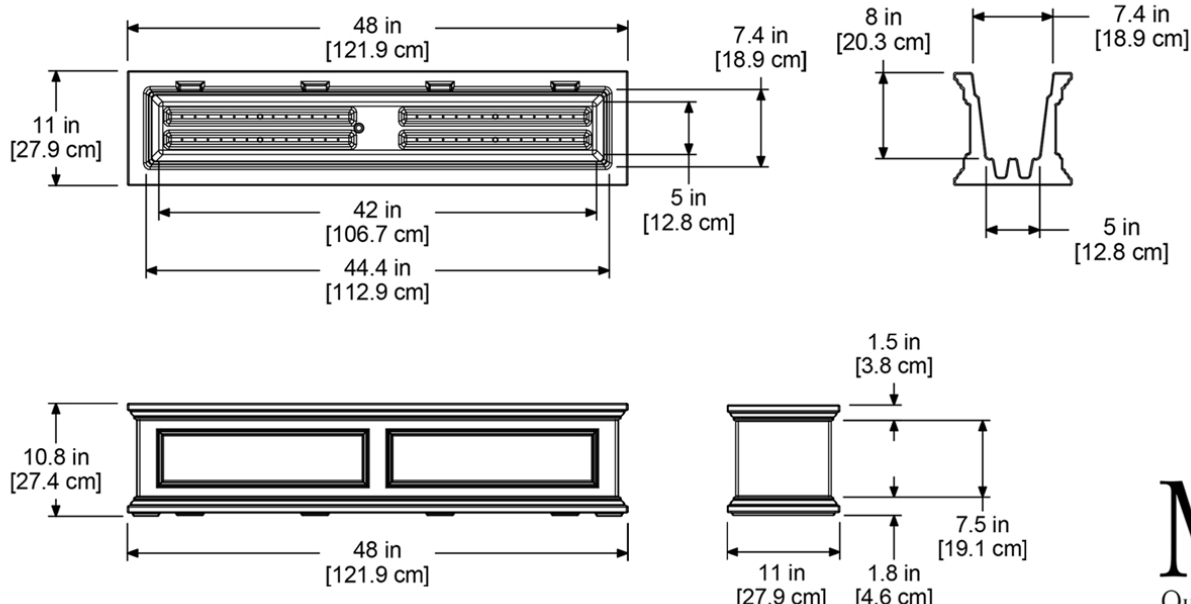

PRODUCT DIMENSIONS

Outside Dimensions: 48in L x 11in W x 10.8in H (121.9cm x 27.9cm x 27.4cm)

Inside Dimensions: 44.4in L x 7.4in W x 8in D (112.9cm x 18.9cm x 20.3cm)

Soil Capacity: 9.5 Gallons (36 Liters)

Water Reservoir Capacity: 4 Gallons (15.14 Liters)

Wall Thickness: 0.125in (3.17mm)

Part Weight: 20lbs (9.1kg)

Material: Polyethylene

MAYNE[®]
Outdoor Products of Distinction

7024 Kilbourne Rd - Unit A London, ON N6P 1K6