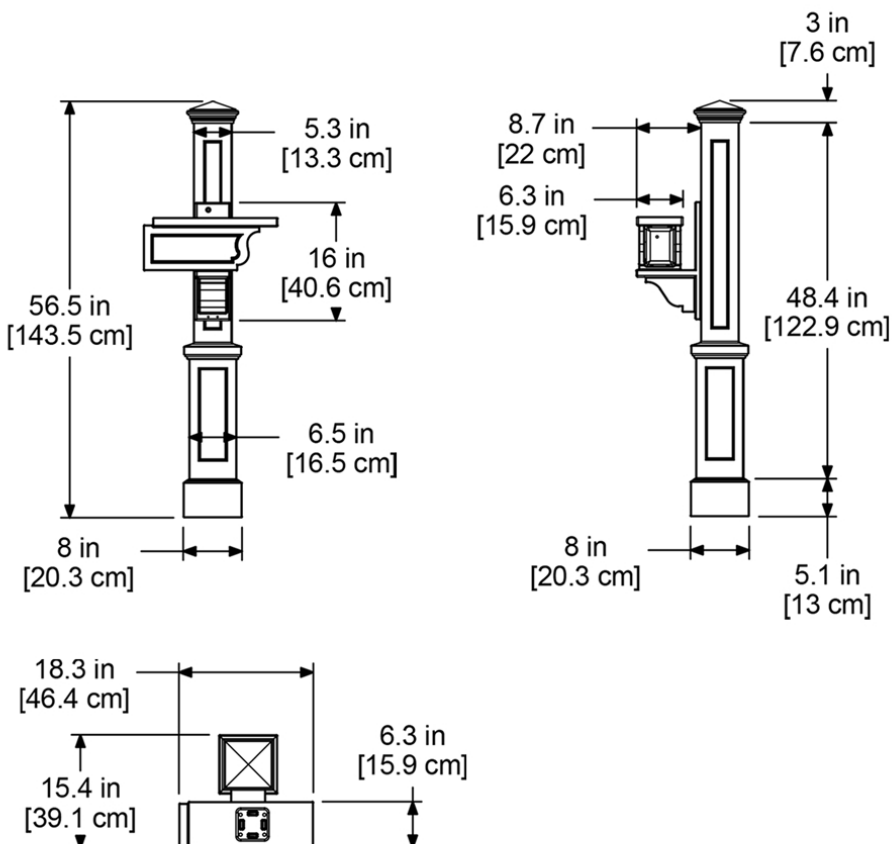

Rockport Single

Model # 5809

Rockport Single Mail Post

DESCRIPTION

The Rockport Single mail post is a great fit for mailboxes with front and back doors to avoid walking onto the street to retrieve your mail.

PRODUCT DIMENSIONS

Outside Dimensions: 18.3in L x 22.8in W x 56.5in H (46.4cm x 57.8cm x 143.5cm)

Paper Holder Inset Dimensions: 10.5in W x 3.5in H (26.6cm x 8.8cm)

Paper Holder Inside Dimensions: 12in L x 5.5in W x 4.5in H (30.5cm x 14cm x 11.4cm)

Wall Thickness: 0.125in (3.17mm)

Part Weight: 12.5lbs (7.4kg)

Material: Polyethylene

Contents: Post, Side Mount Paper Holder Arm, and Hardware

Note: 4x4 wood post, mailbox, and mailbox mounting hardware NOT included