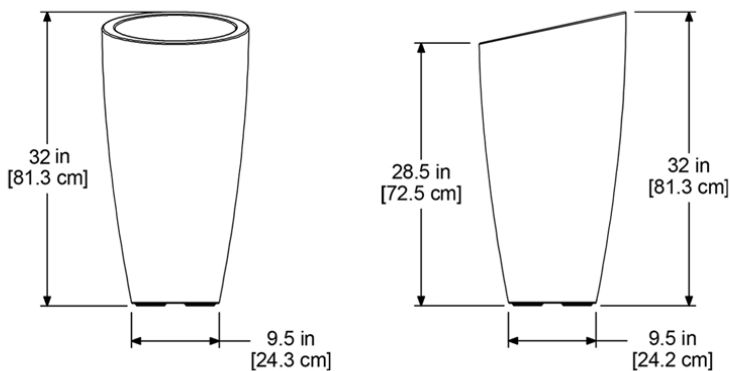

Modesto

Model # 8880

Modesto 32in Tall Planter

DESCRIPTION

With a sloped top and grooved texture, the Modesto collection offers a bold twist to a contemporary design that truly captures the elusive flair of European styling. It's hard to believe such beauty and elegance can be found in a form that appears so simple and uncontrived. Make a statement!

- Textured finish for increased durability
- 100% polyethylene planter with UV inhibitors
- Weather resistant, low maintenance material
- Double wall design for increased rigidity
- Warranty: 15-Yr Residential Use / 5-Yr Commercial Use

PRODUCT DIMENSIONS

Outside Dimensions: 16in DIA x 32in H (40.6cm x 81.3cm)

Inside Dimensions: 13.2in DIA x 12in D (33.4cm x 30.6cm)

Soil Capacity: 6 Gallons (22.7 Liters)

Wall Thickness: 0.15in (3.8mm)

Part Weight: 10.5lbs (4.8kg)

Material: Polyethylene

MAYNE®
Outdoor Products of Distinction

7024 Kilbourne Rd - Unit A London, ON N6P 1K6
Tel: 866-363-8834 | www.gomayne.com
customerservice@gomayne.com