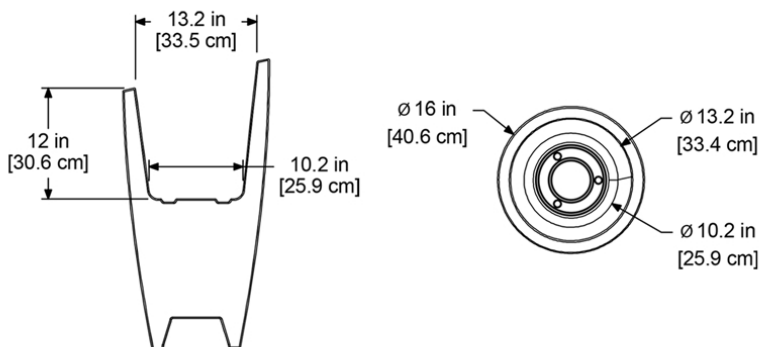

Modesto

Model # 8880

Modesto 32in Tall Planter

DESCRIPTION

With a sloped top and grooved texture, the Modesto collection offers a bold twist to a contemporary design that truly captures the elusive flair of European styling. It's hard to believe such beauty and elegance can be found in a form that appears so simple and uncontrived. Make a statement!

- Textured finish for increased durability
- 100% polyethylene planter with UV inhibitors
- Weather resistant, low maintenance material
- Double wall design for increased rigidity
- Warranty: 15-Yr Residential Use / 5-Yr Commercial Use

PRODUCT DIMENSIONS

Outside Dimensions: 16in DIA x 32in H (40.6cm x 81.3cm)

Inside Dimensions: 13.2in DIA x 12in D (33.4cm x 30.6cm)

Soil Capacity: 6 Gallons (22.7 Liters)

Wall Thickness: 0.15in (3.8mm)

Part Weight: 10.5lbs (4.8kg)

Material: Polyethylene

MAYNE®
Outdoor Products of Distinction

7024 Kilbourne Rd - Unit A London, ON N6P 1K6
Tel: 866-363-8834 | www.gomayne.com
customerservice@gomayne.com