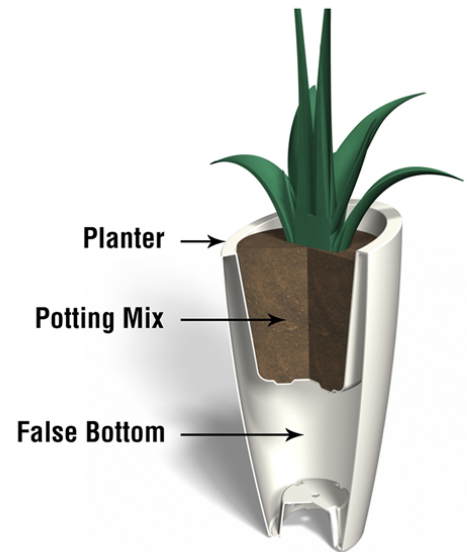

Modesto

Model # 8880

Modesto 32in Tall Planter

DESCRIPTION

With a sloped top and grooved texture, the Modesto collection offers a bold twist to a contemporary design that truly captures the elusive flair of European styling. It's hard to believe such beauty and elegance can be found in a form that appears so simple and uncontrived. Make a statement!

- Textured finish for increased durability
- 100% polyethylene planter with UV inhibitors
- Weather resistant, low maintenance material
- Double wall design for increased rigidity
- Warranty: 15-Yr Residential Use / 5-Yr Commercial Use

PRODUCT DIMENSIONS

Outside Dimensions: 16in DIA x 32in H (40.6cm x 81.3cm)

Inside Dimensions: 13.2in DIA x 12in D (33.4cm x 30.6cm)

Soil Capacity: 6 Gallons (22.7 Liters)

Wall Thickness: 0.15in (3.8mm)

Part Weight: 10.5lbs (4.8kg)

Material: Polyethylene

MAYNE®
Outdoor Products of Distinction

7024 Kilbourne Rd - Unit A London, ON N6P 1K6
Tel: 866-363-8834 | www.gomayne.com
customerservice@gomayne.com